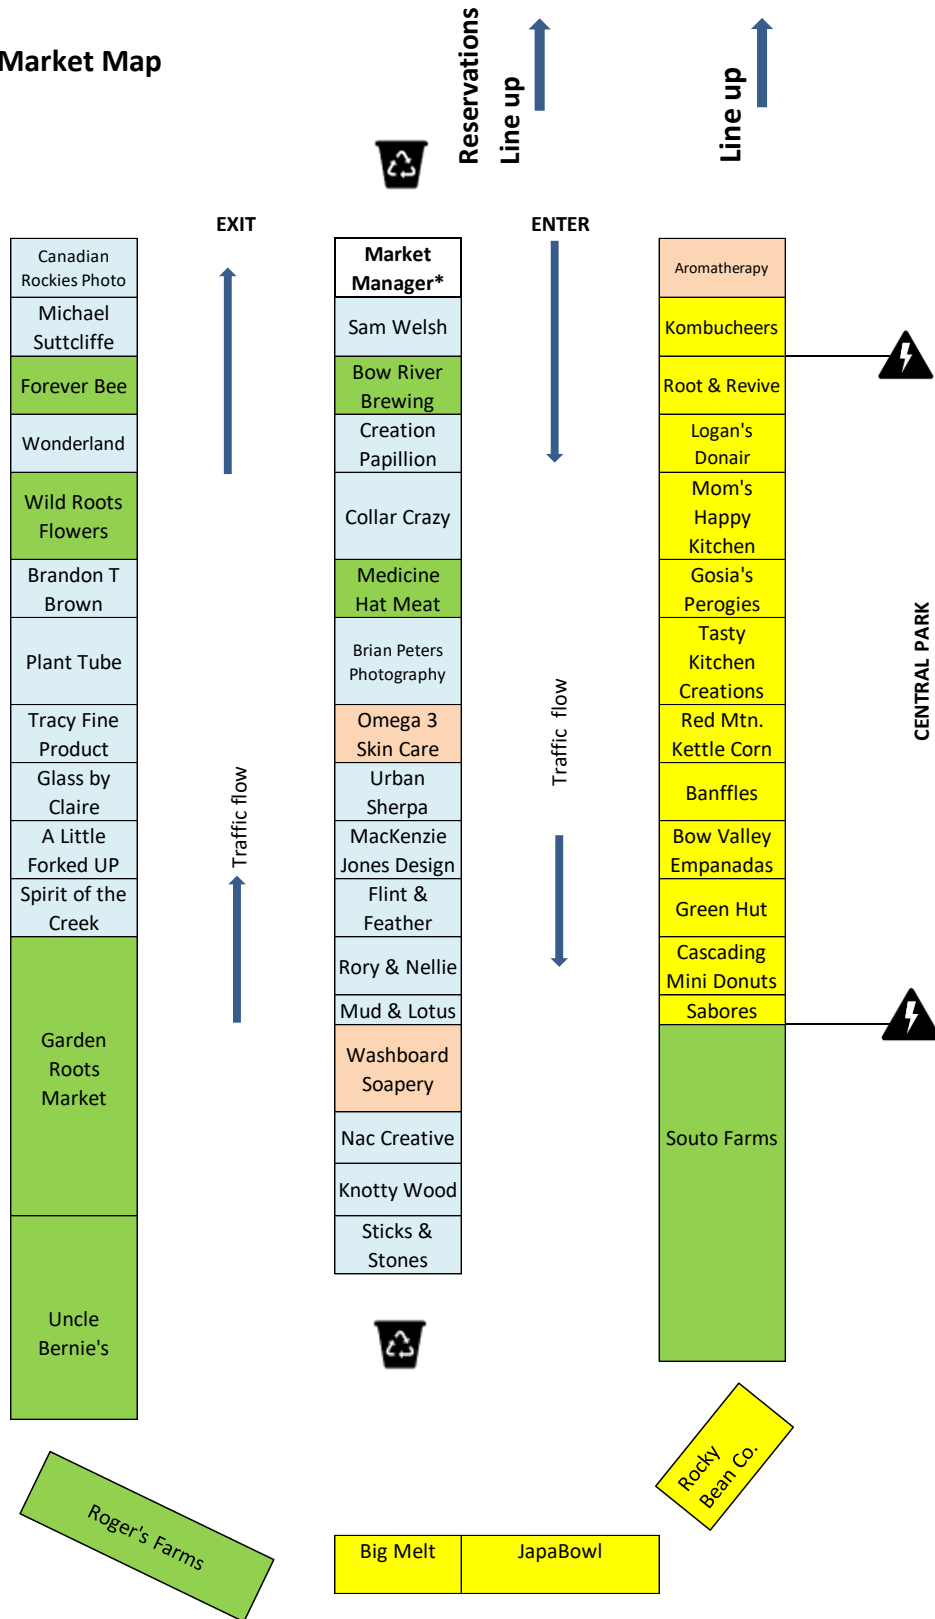

Banff Farmers' Market Map

Colour Key

- Yellow: Food to go
- Green: Fresh produce, Baked goods, beer, meat & flowers
- Orange: Natural skin care, health products
- Light Blue: Artisans, Jewellery

***Fire Extinguisher, First Aid Kit, Spill Kit located in Market Manager booth**

Not to Scale